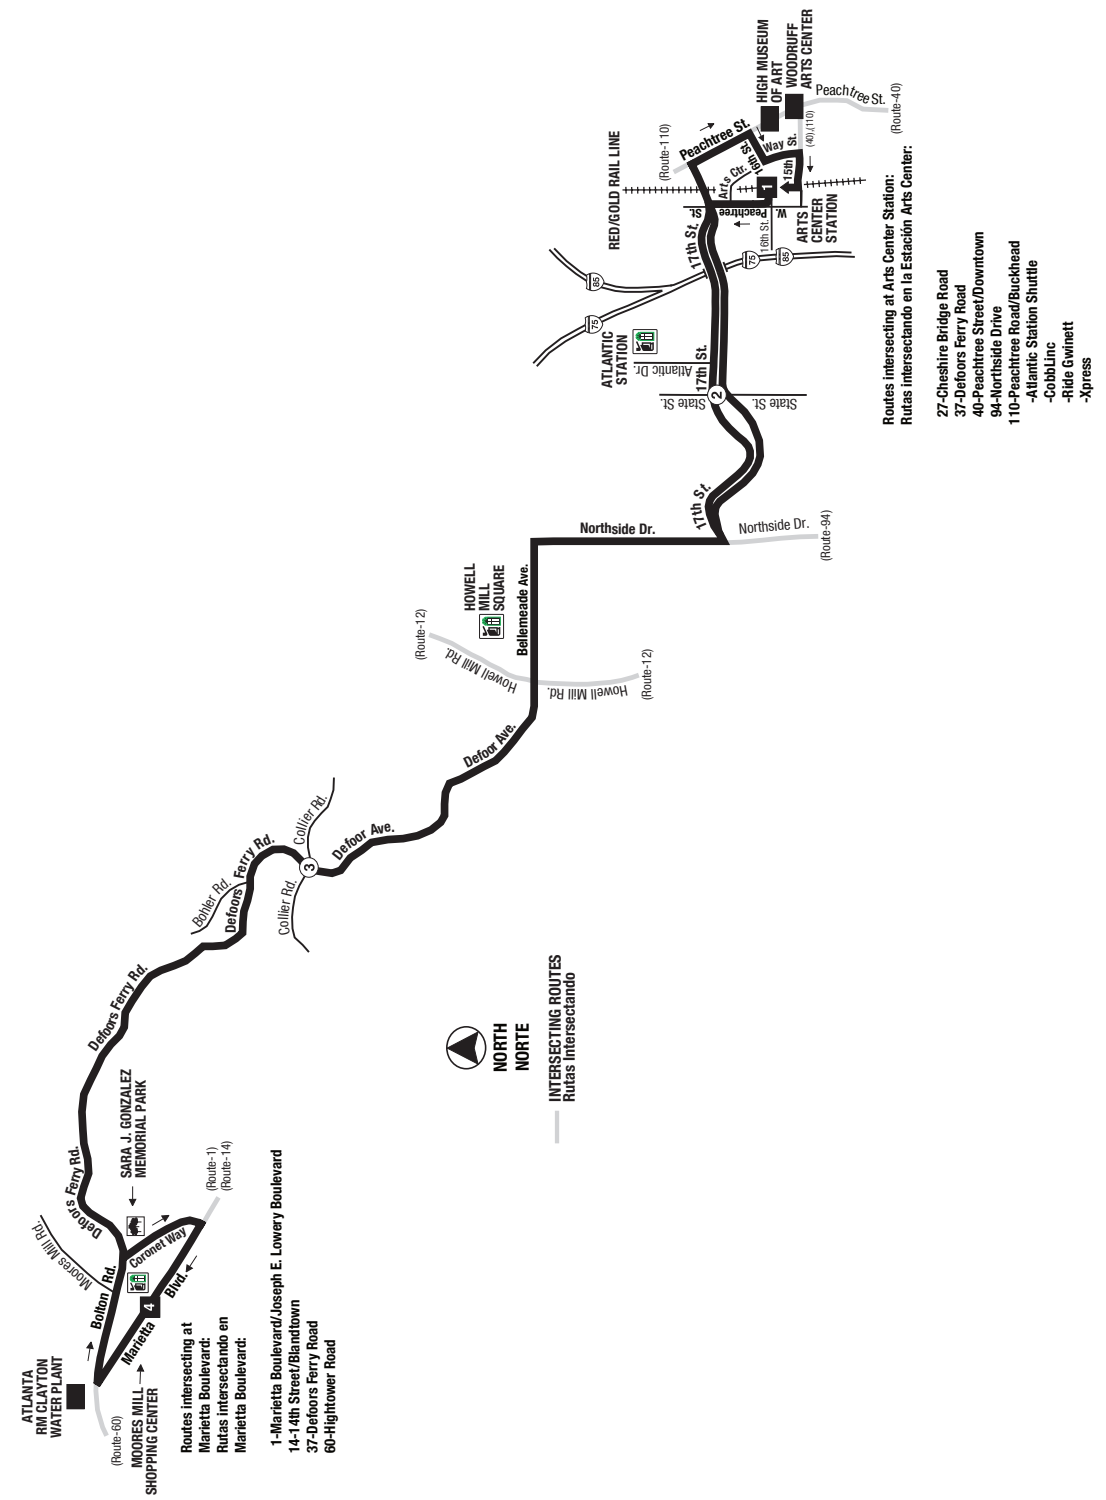

WESTBOUND - DIRECCION OESTE

Table with 4 columns of departure times for Westbound route Monday-Friday. Times range from 5:45 to 11:31.

All trips are Lift Equipped. Tenemos levante motorizado en todos los autobuses. P.M. times are shown in Bold - Tiempo P.M. está en letras negritas.

Times given for each bus trip from beginning to end of route. Read down for times at specific locations. Horarios para cada viaje de autobús desde el principio hasta el fin del trayecto. Lea los horarios para localidades específicas de arriba hacia a bajo.

Leave: - Salida: Marietta Blvd. & Moores Mill Center 4
Defoor Ave. & Collier Rd. 3
17th Street & State St. 2
Arrive: - Llegada: Arts Center Station 1

Leave: - Salida: Arts Center Station 1
17th Street & State St. 2
Defoor Ave. & Collier Rd. 3
Arrive: - Llegada: Marietta Blvd. & Moores Mill Center 4

EASTBOUND - DIRECCION ESTE

Table with 4 columns of departure times for Eastbound route Saturday. Times range from 5:40 to 10:22.

WESTBOUND - DIRECCION OESTE

Table with 4 columns of departure times for Westbound route Saturday. Times range from 6:25 to 11:34.

All trips are Lift Equipped. Tenemos levante motorizado en todos los autobuses. P.M. times are shown in Bold - Tiempo P.M. está en letras negritas.

Defoors Ferry Road 37 Effective as of: 04-19-2025. Includes Metro Atlanta Rapid Transit Authority logo and En Español marta logo.

- List of routes intersecting at Arts Center Station: Peachtree-40, 27-Cheshire Bridge Road, 37-Defoors Ferry Road, 40-Peachtree Street/Downtown, 44-Northside Drive, 110-Atlantic Station Shuttle, -CableLine, -Aide Gwinnett, -Xpress.

HOW TO USE THIS MARTA TIMETABLE. TRANSFERS. TIME POINT SYMBOLS AND THEIR MEANING (ON TIMETABLE). FARES. Includes instructions on transfers, time points, and fare types.